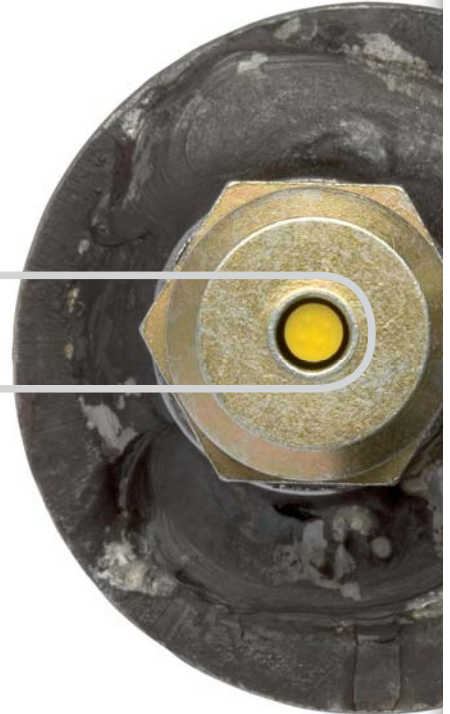

Roofbolt load indicator colour coding

There are new updated colour codes for the load indicator showing the length of the installed Hydrabolt or X-Pandabolt:

Hydrabolt™
Knowing you're safe at the face

0.9 m	1.0 m	1.2 m	1.5 m	1.6 m	1.8 m	1.9 m	2.1 m	2.4 m	3.0 m

X-Pandabolt™

~~OLD COLOURS:~~

								
0.9 m	1.0 m	1.2 m	1.5 m	1.8 m	2.1 m	2.4 m	2.7 m	3.0 m
								

New Concept Mining
New Concept Mining (Pty) Ltd
PO Box 125000, Alrode 1451
109 Adcock Ingram Avenue, Aeroton, South Africa
Fax: 011 494 1060
Tel: 011 494 6000
www.ncm.co.za